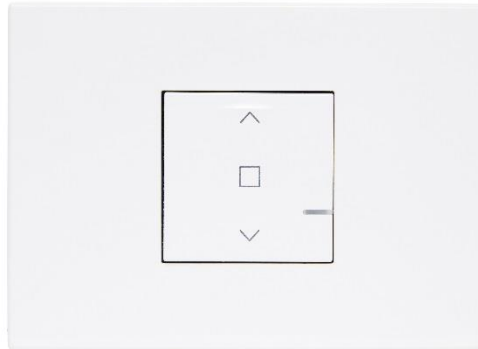

# Data Sheet

ARTEOR™ with NETATMO

Wireless Shutter/Blind Switch - 1 Gang

CAT NO. **AWNWBLIWE, AWWWBLIMGN, AWWWBLIALU, AWWWBLICHP**

Cat No.	AWNWBLIWE	AWNWBLIMGN	AWNWBLIALU	AWNWBLICHP
Colour	White (WE)	Magnesium (MGN)	Aluminium (ALU)	Champagne (CHP)
Description	Wireless Shutter/Blind Switch 1 Gang, 2 Module			
Battery	CR2032 3V d.c.			
Number of Module	2 Module			
No. of Gang	1 Gang			
Wired/Wireless	Wireless			
IP Rating	IP2X			
Product dimensions (W X H X D)	128 X 92 X 7mm			
Wireless connectivity	Zigbee 2.4Ghz to 2.4835Ghz			
Compliance	AS/NZS 60669.2.1, AS/NZS 4268, ETSI EN 300 328			

### Wireless Shutter/Blind Switch - 1 Gang

CAT NO. **AWNWBLIWE, AWNWBLIMGN, AWNWBLIALU, AWNWBLICHP**

- Wireless Smart shutter/blinds switch to expand an Arteor with Netatmo installation. (requires installation of Starter kit or Basic kit)
- Supplied complete with support frame, coverplate, Battery CR2032 and adhesives to stick to walls.
- Push notifications to stay informed of home status.
- Arteor range: elegant design and stylish 17 coverplates finishes available.
- User-friendly app.

Single product		
Cat No.	Barcode	Dimensions
AWNWBLIWE	9321001488811	160 X 130 X 90mm
AWNWBLIMGN	9321001488965	
AWNWBLIALU	9321001489115	
AWNWBLICHP	9321001489269	

Outer box (QTY 10)		
Cat No.	Barcode	Dimensions
AWNWBLIWE	9321001489412	368 X 185 X 391mm
AWNWBLIMGN	9321001489566	
AWNWBLIALU	9321001489719	
AWNWBLICHP	9321001489863	